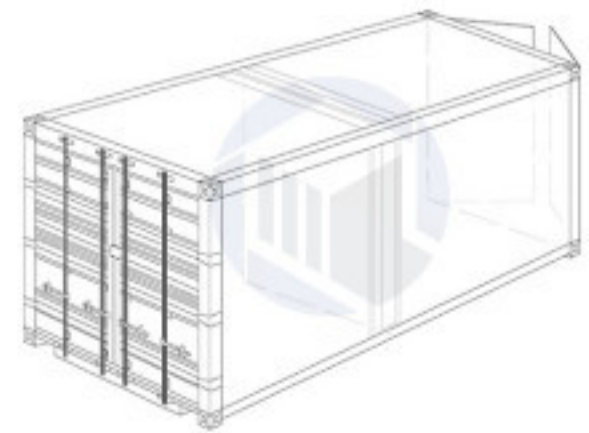

Southeast Container

525 Woodycrest Ave,
Nashville TN 37210
(615) 450-6005

20' DOUBLE DOOR CONTAINER

OUTSIDE DIMENSIONS:

Length: 20' (20')

Width: 8' (8.00')

Height: 8' 6" (8.50')

WEIGHT:

Gross weight: 67,196.95 lbs

Loading: 62,247.57 lbs

Tare: 4,949.38 lbs

VOLUME:

Total: 1,172.55 cubic feet

INSIDE DIMENSIONS:

Length: 19' 3" (19.25')

Width: 7' 8" (7.66')

Height: 7' 10" (7.85')

END DOOR:

Width: 7' 8" (7.67')

Height: 7' 5" (7.40')

Side door: No

Roof top: No

20' Double Door