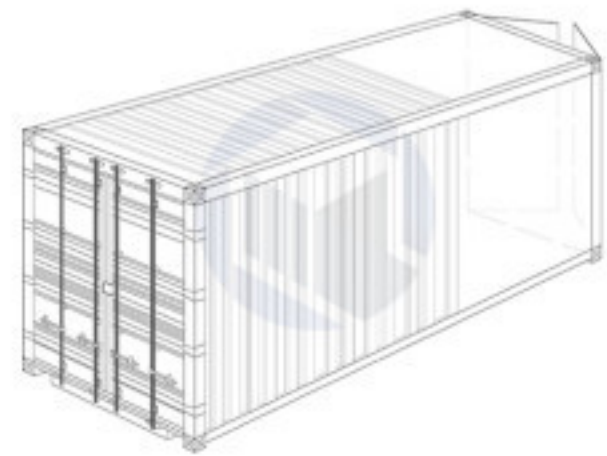

Southeast Container

525 Woodycrest Ave,
Nashville TN 37210
(615) 450-6005

20' HIGH CUBE DOUBLE DOOR CONTAINER

OUTSIDE DIMENSIONS:

Length: 20' (20.00')

Width: 8' (8.00')

Height: 9' 6" (9.50')

WEIGHT:

Gross weight: 67,196.95 lbs

Loading: 61,861.76 lbs

Tare: 5,335.19 lbs

VOLUME:

Total: 1,172.55 cubic feet

INSIDE DIMENSIONS:

Length: 19' 3" (19.25')

Width: 7' 8" (7.66')

Height: 8' 10" (8.85')

END DOOR:

Width: 7' 8" (7.67')

Height: 8' 6" (8.5')

Side door: No

Roof top: No

20' High Cube Double Door