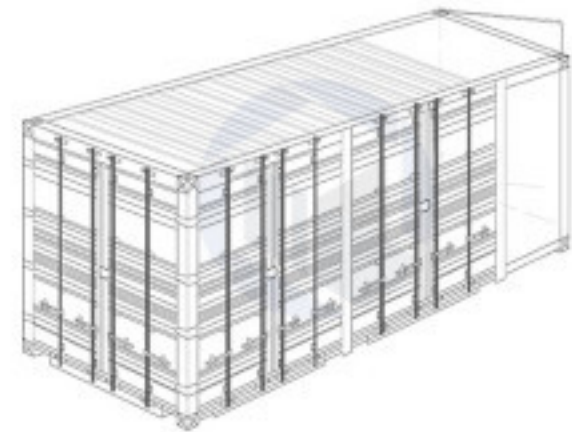

Southeast Container

525 Woodycrest Ave,
Nashville TN 37210
(615) 450-6005

20' HIGH CUBE OPEN SIDE CONTAINER

OUTSIDE DIMENSIONS:

Length: 20' (20')

Width: 8' (8.00')

Height: 9' 6" (9.50')

WEIGHT:

Gross weight: 67,196.95 lbs

Loading: 59,370.54 lbs

Tare: 7,826.42 lbs

VOLUME:

Total: 1,172.55 cubic feet

INSIDE DIMENSIONS:

Length: 19' 3" (19.25')

Width: 7' 8" (7.66')

Height: 8' 10" (8.85')

END DOOR:

Width: 7' 8" (7.66)

Height: 8' 6" (8.5')

Side door: Yes

Roof top: No

20' High Cube Open Side