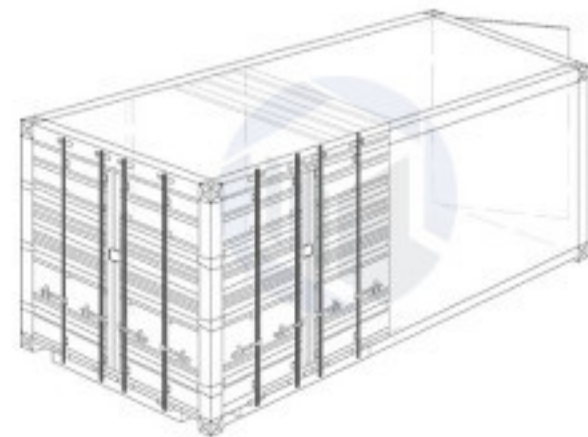

Southeast Container

525 Woodycrest Ave,
Nashville TN 37210
(615) 450-6005

20' OPEN BOTH SIDE CONTAINER

OUTSIDE DIMENSIONS:

Length: 20' (20')

Width: 8' (8.00')

Height: 8' 6" (8.50')

WEIGHT:

Gross weight: 67,196.95 lbs

Loading: 60,472.85 lbs

Tare: 6,724.1 lbs

VOLUME:

Total: 1,172.55 cubic feet

INSIDE DIMENSIONS:

Length: 19' 3" (19.25')

Width: 7' 8" (7.66')

Height: 7' 10" (7.85')

END DOOR:

Width: 7' 8" (7.66')

Height: 7' 5" (7.40')

Side door: Yes

Roof top: No

20' Open Both Side