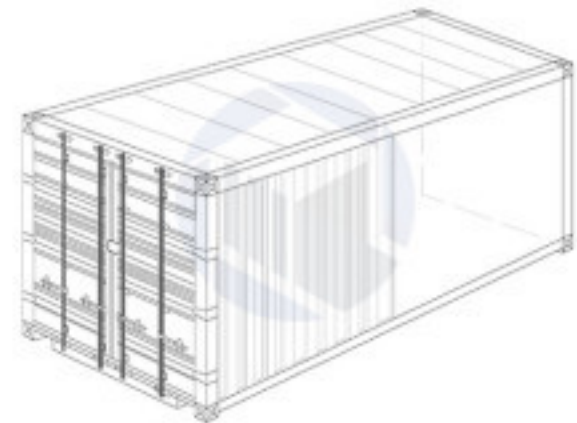

Southeast Container

525 Woodycrest Ave,
Nashville TN 37210
(615) 450-6005

20' OPEN TOP TARP CONTAINER

OUTSIDE DIMENSIONS:

Length: 20' (20.00')

Width: 8' (8.00')

Height: 8' 6" (8.50')

WEIGHT:

Gross weight: 66,976.49 lbs

Loading: 61,905.85 lbs

Tare: 5,070.64 lbs

VOLUME:

Total: 1,172.55 cubic feet

INSIDE DIMENSIONS:

Length: 19' 3" (19.25')

Width: 7' 8" (7.66')

Height: 7' 10" (7.85')

END DOOR:

Width: 7' 8" (7.66')

Height: 7' 5" (7.40')

Side door: No

Roof top: Yes

20' Open Top Tarp