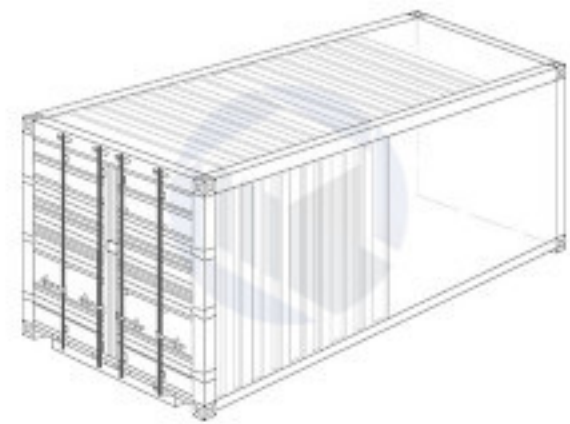

Southeast Container

525 Woodycrest Ave,
Nashville TN 37210
(615) 450-6005

20' REEFER CONTAINER

OUTSIDE DIMENSIONS:

Length: 20' (20.00')

Width: 8' (8.00')

Height: 8' 6" (8.50')

WEIGHT:

Gross weight: 67,196.95 lbs

Loading: 60,472.85 lbs

Tare: 6,724.1 lbs

VOLUME:

Total: 1,172.55 cubic feet

INSIDE DIMENSIONS:

Length: 19' 3" (19.25')

Width: 7' 8" (7.66')

Height: 7' 10" (7.85')

END DOOR:

Width: 7' 8" (7.66')

Height: 7' 5" (7.40')

Side door: No

Roof top: No

20' Reefer