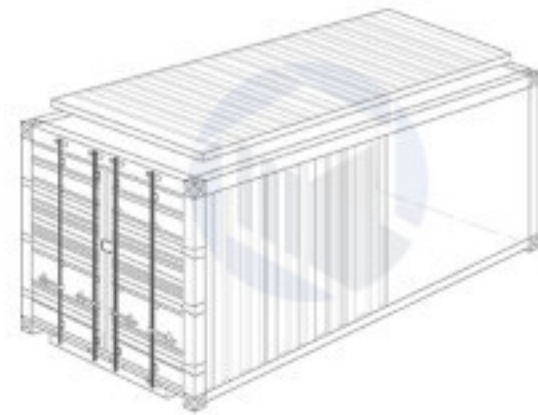

Southeast Container

525 Woodycrest Ave,
Nashville TN 37210
(615) 450-6005

20' TOP OPEN HARD TOP CONTAINER

OUTSIDE DIMENSIONS:

Length: 20' (20.00')

Width: 8' (8.00')

Height: 8' 6" (8.50')

WEIGHT:

Gross weight: 67,196.95 lbs

Loading: 61,905.85 lbs

Tare: 5,291.1 lbs

VOLUME:

Total: 1,172.55 cubic feet

INSIDE DIMENSIONS:

Length: 19' 3" (19.25')

Width: 7' 8" (7.66')

Height: 7' 10" (7.85')

END DOOR:

Width: 7' 8" (7.66')

Height: 7' 5" (7.40')

Side door: No

Roof top: 18' 5" (18.40')

20' Top Open Hard Top