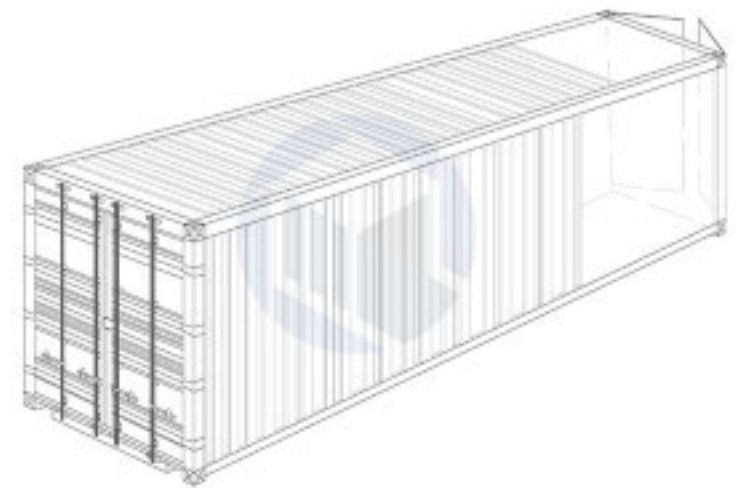

Southeast Container

525 Woodycrest Ave,
Nashville TN 37210
(615) 450-6005

40' HIGH CUBE DOUBLE DOOR CONTAINER

OUTSIDE DIMENSIONS:

Length: 40' (40.00')

Width: 8' (8.00')

Height: 9' 6" (9.50')

WEIGHT:

Gross weight: 67,196.95 lbs

Loading: 58,510.73 lbs

Tare: 8,686.22 lbs

VOLUME:

Total: 1,172.55 cubic feet

INSIDE DIMENSIONS

Length: 39' 5" (39.40')

Width: 7' 8" (7.66')

Height: 8' 10" (8.83')

END DOOR:

Width: 7' 8" (7.66')

Height: 8' 6" (8.50')

Side door: No

Roof top: No

40' High Cube Double Door