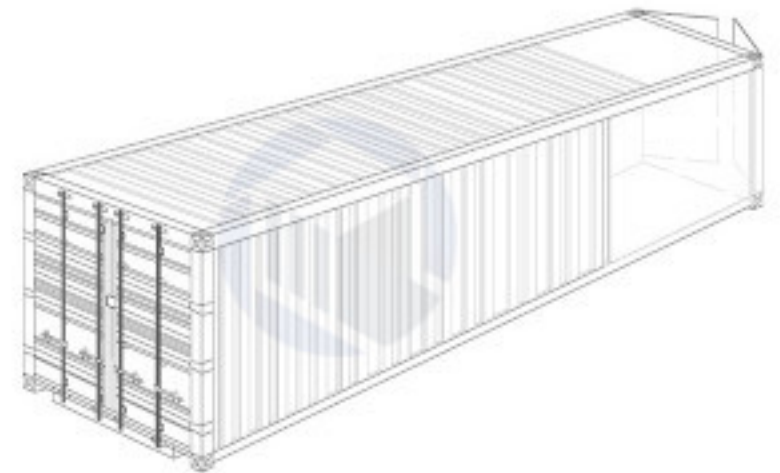

Southeast Container

525 Woodycrest Ave,
Nashville TN 37210
(615) 450-6005

40' DOUBLE DOOR CONTAINER

OUTSIDE DIMENSIONS:

Length: 40' (40.00')

Width: 8' (8.00')

Height: 8' 6" (8.50')

WEIGHT:

Gross weight: 67,196.95 lbs

Loading: 58,709.15 lbs

Tare: 8,487.8 lbs

VOLUME:

Total: 1,172.55 cubic feet

INSIDE DIMENSIONS

Length: 39' 5" (39.40')

Width: 7' 8" (7.66')

Height: 7' 10" (7.85')

END DOOR:

Width: 7' 8" (7.66')

Height: 7' 6" (7.50')

Side door: No

Roof top: No

40' Double Door