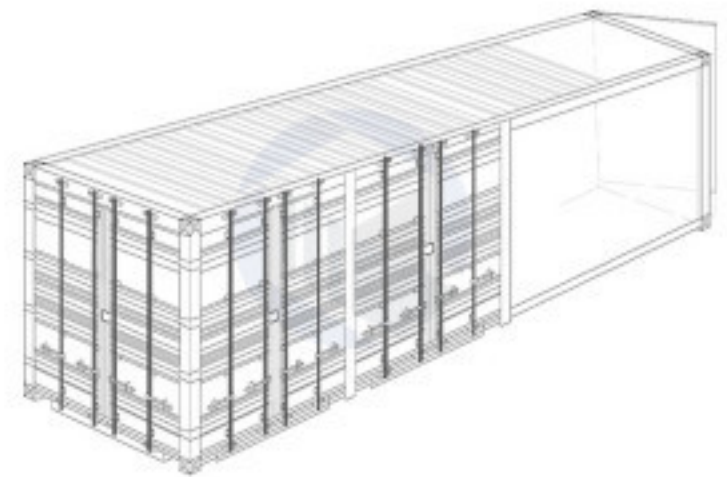

## 40' HIGH CUBE OPEN SIDE CONTAINER

### OUTSIDE DIMENSIONS:

Length: 40' (40.00')

Width: 8' (8.00')

Height: 9' 6" (9.50')

### INSIDE DIMENSIONS

Length: 39' 5" (39.40')

Width: 7' 8" (7.66')

Height: 8' 10" (8.83')

### END DOOR:

Width: 7' 8" (7.66')

Height: 8' 6" (8.50')

Side door: Yes

Roof top: No

40' High Cube Open Side