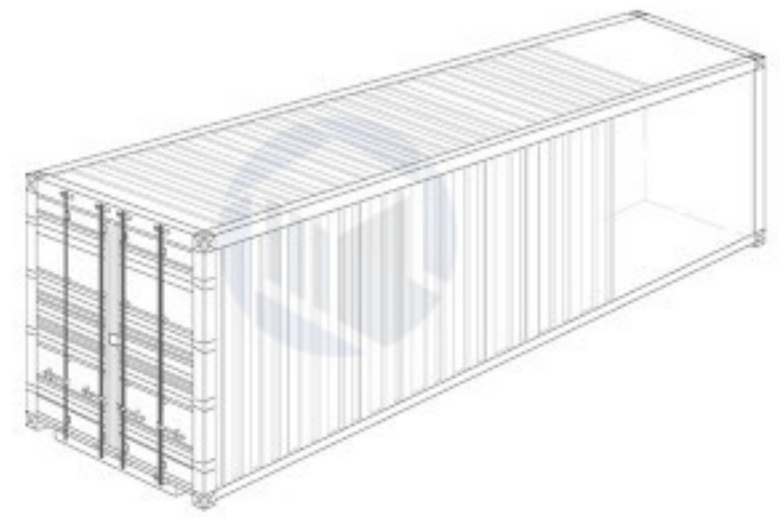

Southeast Container

525 Woodycrest Ave,
Nashville TN 37210
(615) 450-6005

40' HIGH CUBE REEFER CONTAINER

OUTSIDE DIMENSIONS:

Length: 40' (40.00')

Width: 8' (8.00')

Height: 9' 6" (9.50')

WEIGHT:

Gross weight: 74,957.23 lbs

Loading: 64,683.68 lbs

Tare: 10,273.55 lbs

VOLUME:

Total: 1,172.55 cubic feet

INSIDE DIMENSIONS

Length: 39' 5" (39.40)

Width: 7' 8" (7.66')

Height: 8' 10" (8.83')

END DOOR:

Width: 7' 8" (7.66')

Height: 8' 6" (8.50')

Side door: No

Roof top: No

40' High Cube Reefer