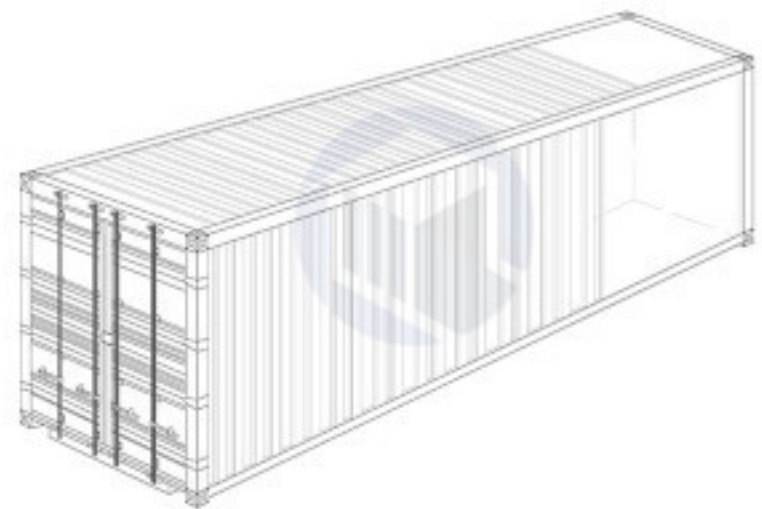

## 40' HIGH CUBE CONTAINER

### OUTSIDE DIMENSIONS:

Length: 40' (40.00')

Width: 8' (8.00')

Height: 9' 6" (9.50')

### INSIDE DIMENSIONS

Length: 39' 5" (39.40')

Width: 7' 8" (7.66')

Height: 8' 10" (8.85')

### END DOOR:

Width: 7' 8" (7.66')

Height: 8' 6" (8.5')

Side door: No

Roof top: No

40' HIGH CUBE REEFER