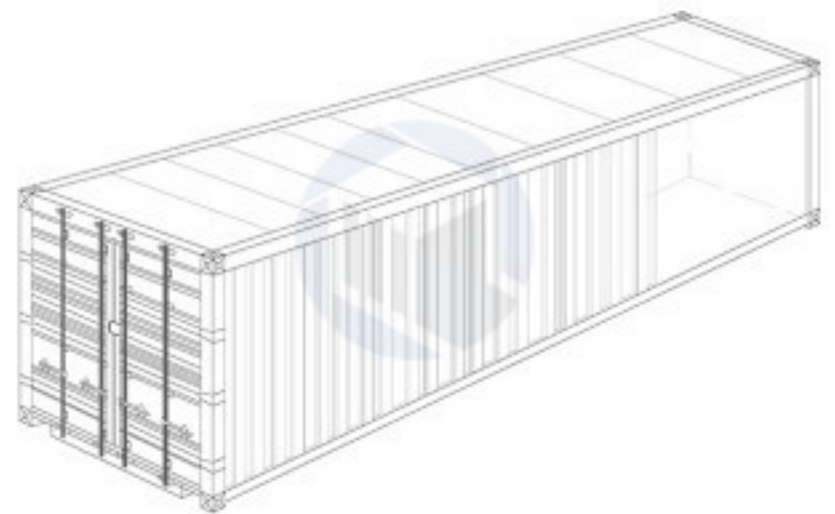

Southeast Container

525 Woodycrest Ave,
Nashville TN 37210
(615) 450-6005

40' OPEN TOP TARP CONTAINER

OUTSIDE DIMENSIONS:

Length: 40' (40.00')

Width: 8' (8.00')

Height: 8' 6" (8.50')

WEIGHT:

Gross weight: 68,012.66 lbs

Loading: 59,524.86 lbs

Tare: 8,487.8 lbs

VOLUME:

Total: 1,172.55 cubic feet

INSIDE DIMENSIONS:

Length: 39' 5" (39.40')

Width: 7' 8" (7.66')

Height: 7' 10" (7.83')

END DOOR:

Width: 7' 8" (7.66')

Height: 7' 5" (7.40')

Side door: No

Roof top: Yes

40' Open Top Tarp